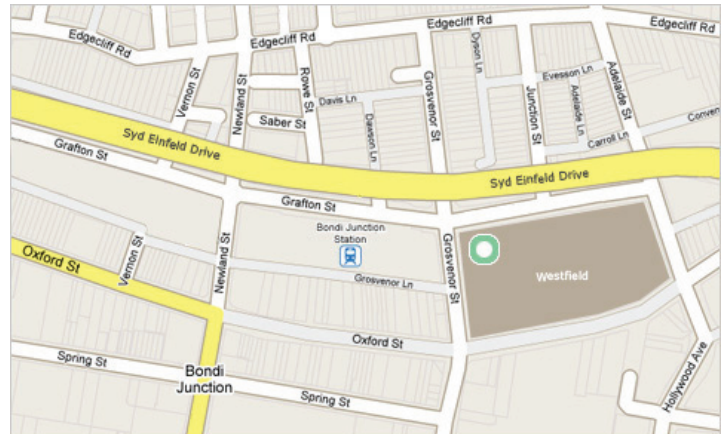

This is also a preferred car park entrance, as it provides easy access to the Tower 2 Elevator. When using this entrance stay in the middle lane leading underground. The green dotted line, shows the best route to the Tower 2 Elevator.

STA Bus Routes: 352, 355, 357, 359, 378, 380, 389, X89.

Bronte Road Bus Stop

STA Bus Routes: 313, 314, 316, 317, 348, 353, 360, 361, 400, 410.

Grosvenor Street Bus Stop

STA Bus Routes: Route 200

Train Station and Bus Depot

The easiest way to get to SOCC via public transport is to catch a train or a bus straight to the Train Station / Bus Depot.

Please Note: Some bus services do not go through the bus depot itself, but use a drop off point on Grafton Street.

Walking From The Train Station

Leave the station via the Grafton Street exit on the ground level. Turn right and follow Grafton Street to the next corner. Cross over the road. The entrance foyer to Plaza Tower 2 is adjacent to the David Jones Food Hall entrance.